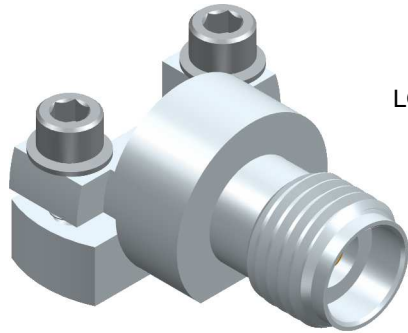

ELF40-002

2.92mm Edge Launch, .500 Profile

MATERIAL TABLE

ITEM	MATERIAL
Housing	303 Stainless Steel
Dielectric	Neoflon
Center Conductor	Gold Plated BeCu

NOTES (UNLESS OTHERWISE SPECIFIED):

1. ALL DIMENSIONS ARE IN INCHES.
2. ALL ANGLES ARE IN DEGREES.
3. ALL DIMENSIONS IN (XXX) ARE IN MILLIMETERS.