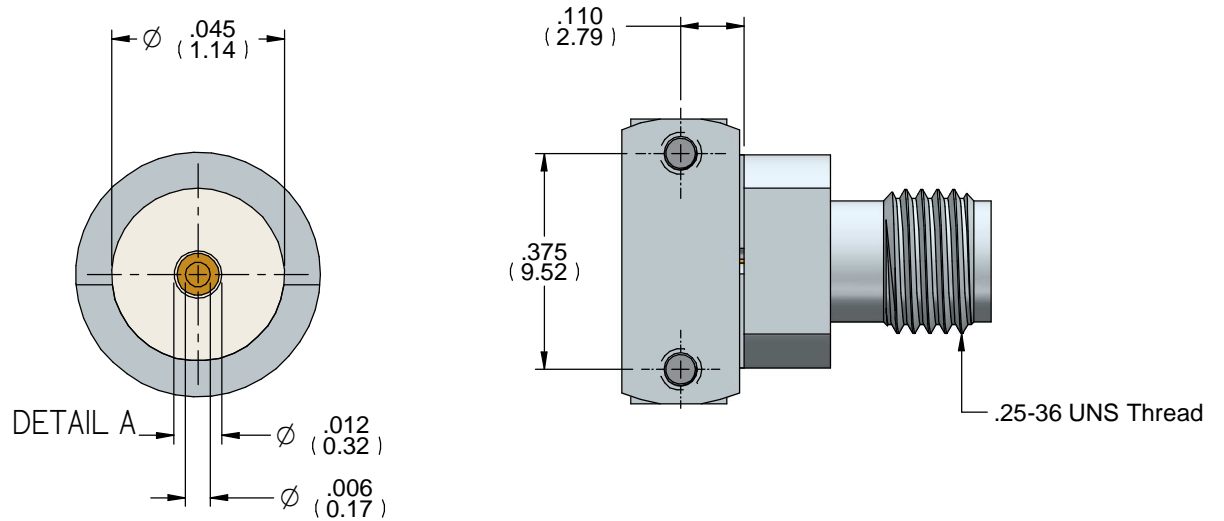

ELF40-002

2.92mm Edge Launch, .500 Profile

MATERIAL TABLE

ITEM	MATERIAL
Housing	303 Stainless Steel
Dielectric	Neoflon
Center Conductor	Gold Plated BeCu

NOTES (UNLESS OTHERWISE SPECIFIED):

1. ALL DIMENSIONS ARE IN INCHES.
2. ALL ANGLES ARE IN DEGREES.
3. ALL DIMENSIONS IN (XXX) ARE IN MILLIMETERS.