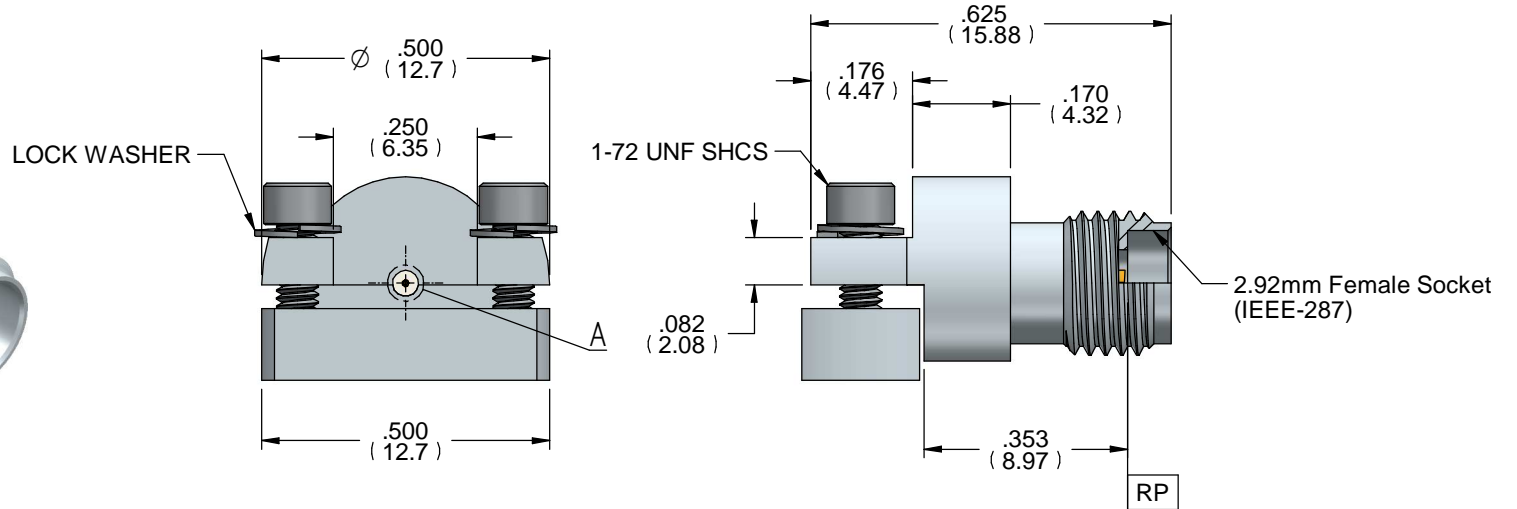

ELF40-002

2.92mm Edge Launch, .500 Profile

MATERIAL TABLE

ITEM	MATERIAL
Housing	303 Stainless Steel
Dielectric	Neoflon
Center Conductor	Gold Plated BeCu

NOTES (UNLESS OTHERWISE SPECIFIED):

1. ALL DIMENSIONS ARE IN INCHES.
2. ALL ANGLES ARE IN DEGREES.
3. ALL DIMENSIONS IN (XXX) ARE IN MILLIMETERS.