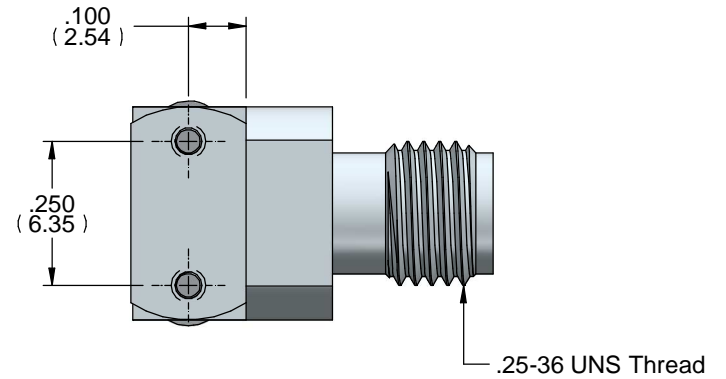

ELF40-001

2.92mm Edge Launch, .375 Profile

MATERIAL TABLE

ITEM	MATERIAL
Housing	303 Stainless Steel
Dielectric	Neoflon
Center Conductor	Gold Plated BeCu

NOTES (UNLESS OTHERWISE SPECIFIED):

1. ALL DIMENSIONS ARE IN INCHES.
2. ALL ANGLES ARE IN DEGREES.
3. ALL DIMENSIONS IN (XXX) ARE IN MILLIMETERS.