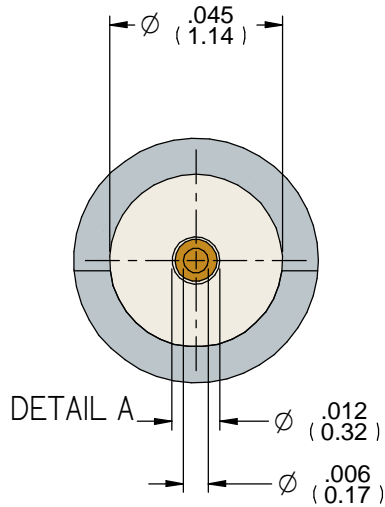

ELF40-001

2.92mm Edge Launch, .375 Profile

MATERIAL TABLE

ITEM	MATERIAL
Housing	303 Stainless Steel
Dielectric	Neoflon
Center Conductor	Gold Plated BeCu

NOTES (UNLESS OTHERWISE SPECIFIED):

1. ALL DIMENSIONS ARE IN INCHES.
2. ALL ANGLES ARE IN DEGREES.
3. ALL DIMENSIONS IN (XXX) ARE IN MILLIMETERS.