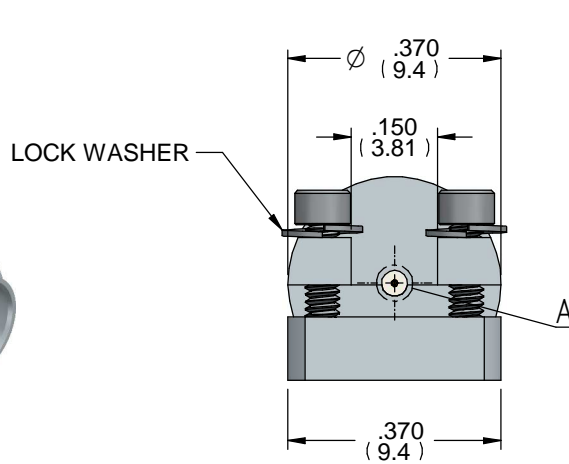

ELF40-001

2.92mm Edge Launch, .375 Profile

MATERIAL TABLE

ITEM	MATERIAL
Housing	303 Stainless Steel
Dielectric	Neoflon
Center Conductor	Gold Plated BeCu

NOTES (UNLESS OTHERWISE SPECIFIED):

1. ALL DIMENSIONS ARE IN INCHES.
2. ALL ANGLES ARE IN DEGREES.
3. ALL DIMENSIONS IN (XXX) ARE IN MILLIMETERS.