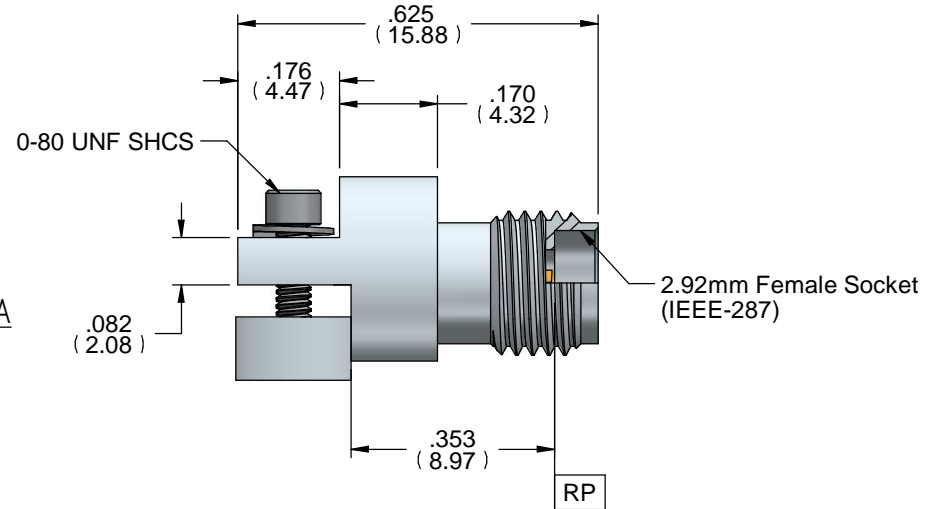

ELF40-001

2.92mm Edge Launch, .375 Profile

MATERIAL TABLE

ITEM	MATERIAL
Housing	303 Stainless Steel
Dielectric	Neoflon
Center Conductor	Gold Plated BeCu

NOTES (UNLESS OTHERWISE SPECIFIED):

1. ALL DIMENSIONS ARE IN INCHES.
2. ALL ANGLES ARE IN DEGREES.
3. ALL DIMENSIONS IN (XXX) ARE IN MILLIMETERS.