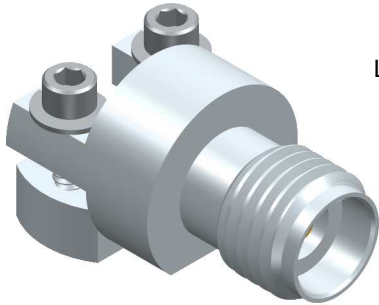

ELF40-001

2.92mm Edge Launch, .375 Profile

MATERIAL TABLE

ITEM	MATERIAL
Housing	303 Stainless Steel
Dielectric	Neoflon
Center Conductor	Gold Plated BeCu

NOTES (UNLESS OTHERWISE SPECIFIED):

1. ALL DIMENSIONS ARE IN INCHES.
2. ALL ANGLES ARE IN DEGREES.
3. ALL DIMENSIONS IN (XXX) ARE IN MILLIMETERS.